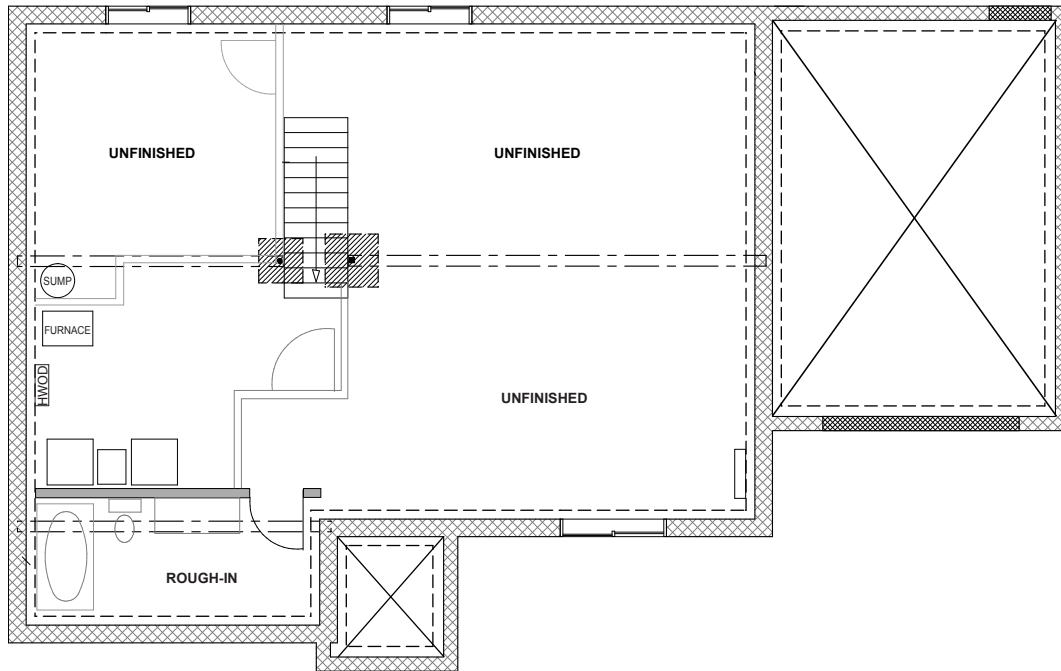

# THE DUKE

2 BEDROOMS | 1 BATHROOM | 978 SQ FT

FINISHED BASEMENT RENDERING

COMING SOON