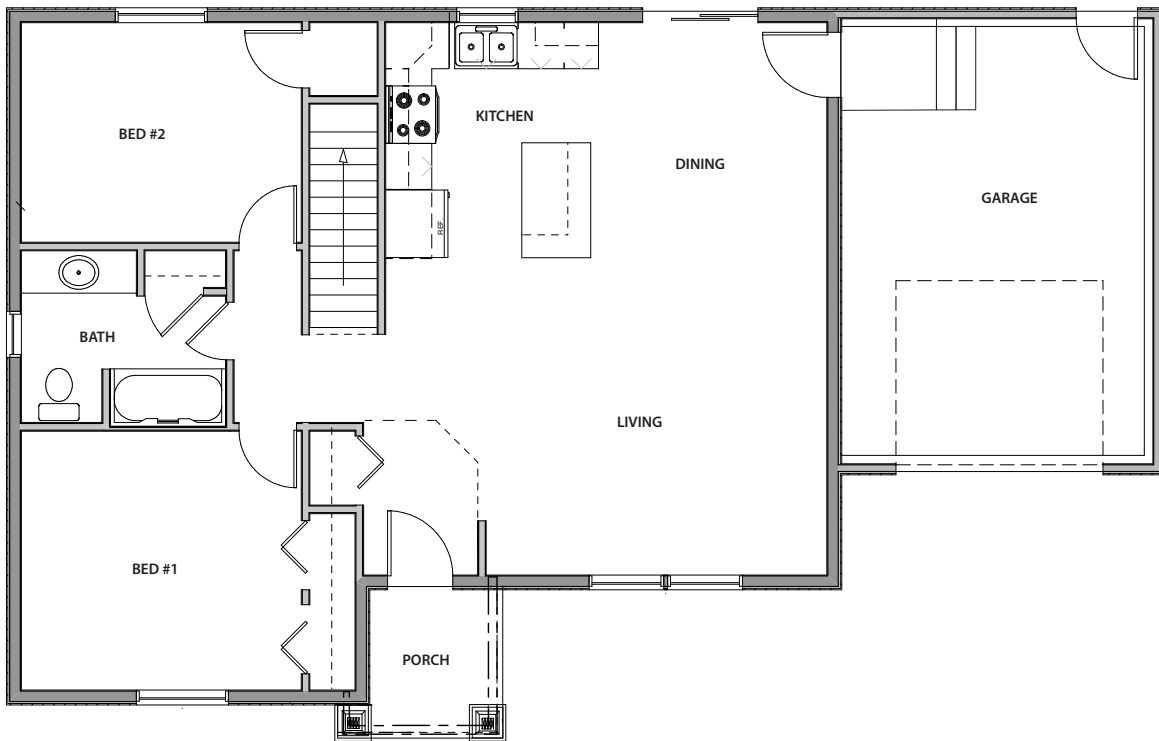

# THE DUKE

2 BEDROOMS | 1 BATHROOM | 978 SQ FT

FINISHED BASEMENT RENDERING

COMING SOON